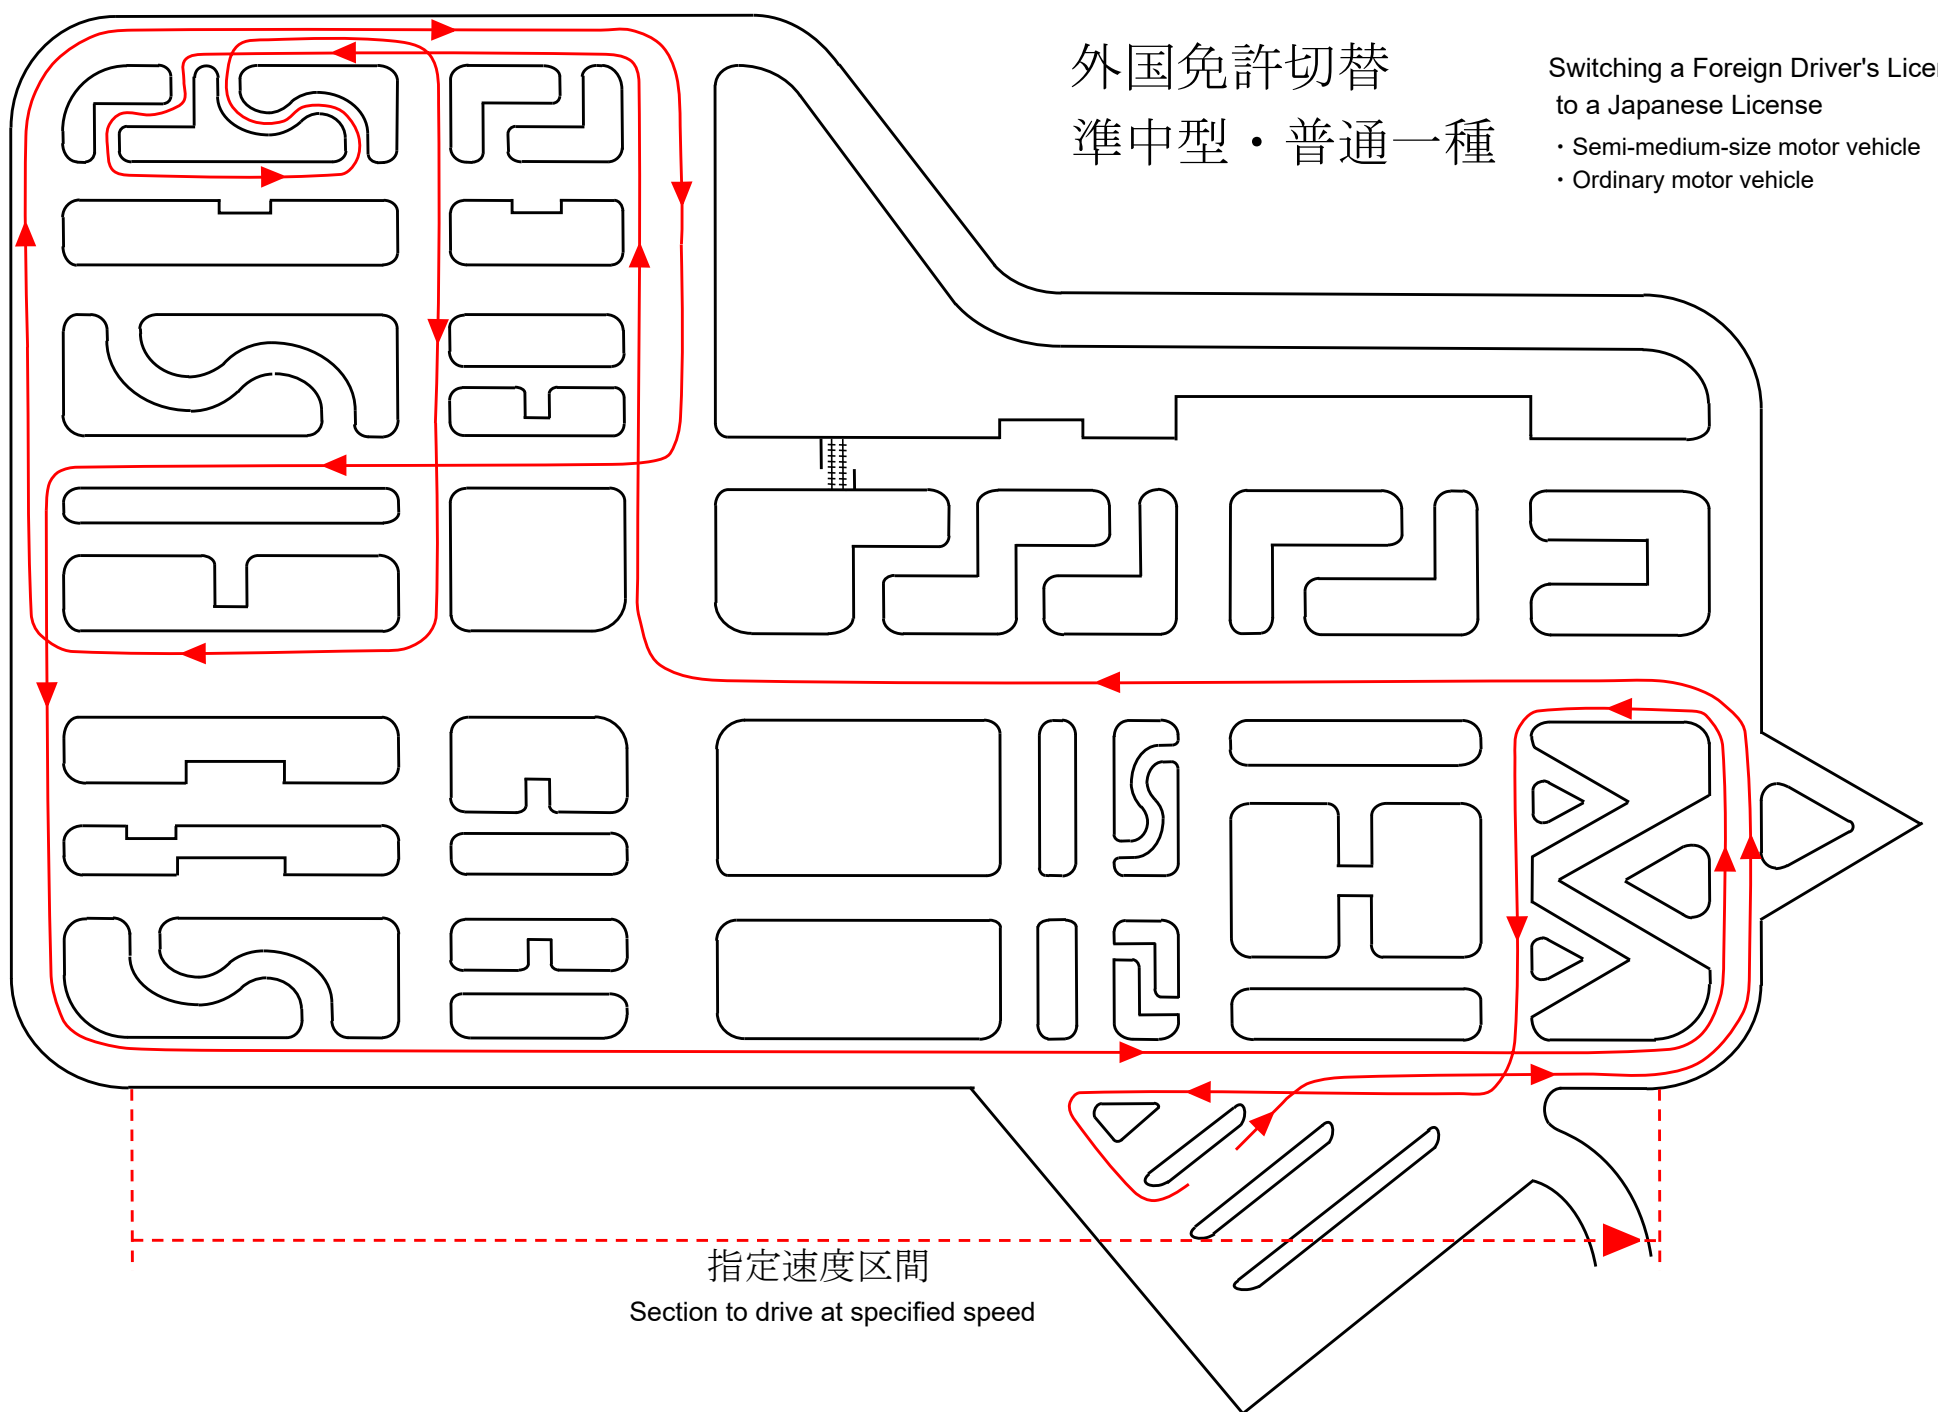

外国免許切替
準中型・普通一種

Switching a Foreign Driver's License
to a Japanese License

- Semi-medium-size motor vehicle
- Ordinary motor vehicle

指定速度区間
Section to drive at specified speed